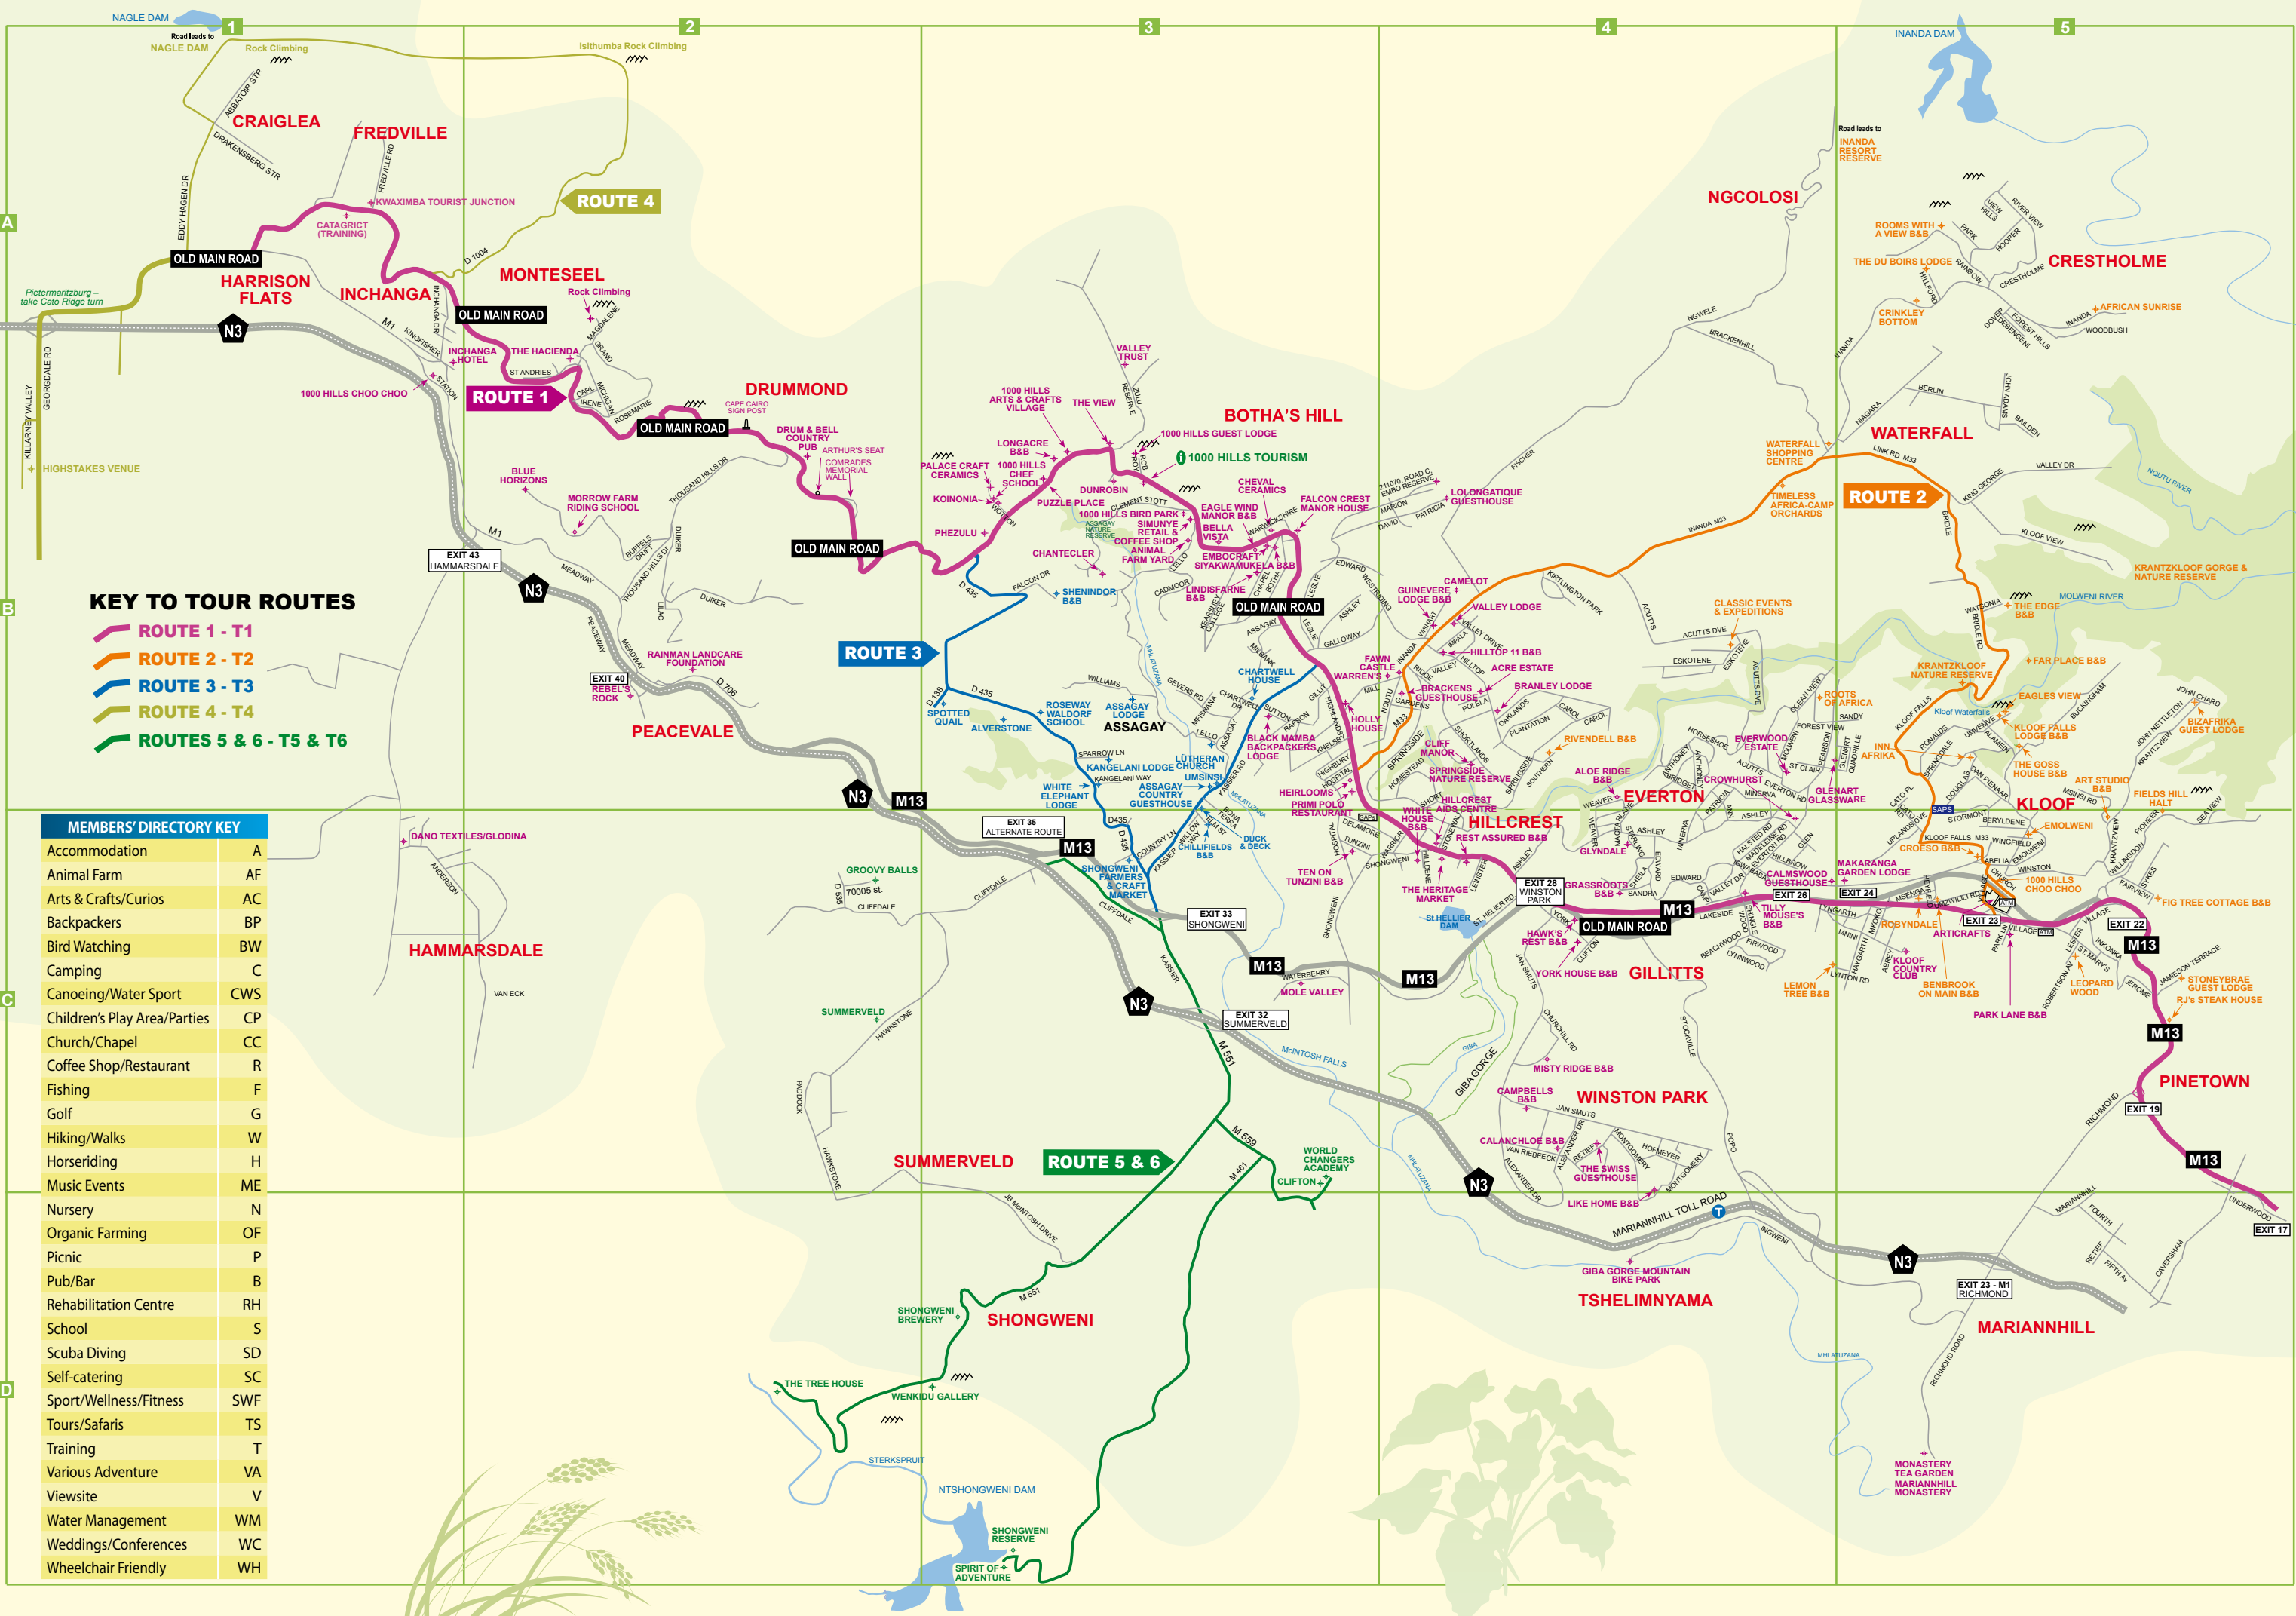

**KEY TO TOUR ROUTES**

- ROUTE 1 - T1
- ROUTE 2 - T2
- ROUTE 3 - T3
- ROUTE 4 - T4
- ROUTES 5 & 6 - T5 & T6

**MEMBERS' DIRECTORY KEY**

Accommodation	A
Animal Farm	AF
Arts & Crafts/Curios	AC
Backpackers	BP
Bird Watching	BW
Camping	C
Canoeing/Water Sport	CWS
Children's Play Area/Parties	CP
Church/Chapel	CC
Coffee Shop/Restaurant	R
Fishing	F
Golf	G
Hiking/Walks	W
Horseriding	H
Music Events	ME
Nursery	N
Organic Farming	OF
Picnic	P
Pub/Bar	B
Rehabilitation Centre	RH
School	S
Scuba Diving	SD
Self-catering	SC
Sport/Wellness/Fitness	SWF
Tours/Safaris	TS
Training	T
Various Adventure	VA
Viewsite	V
Water Management	WM
Weddings/Conferences	WC
Wheelchair Friendly	WH